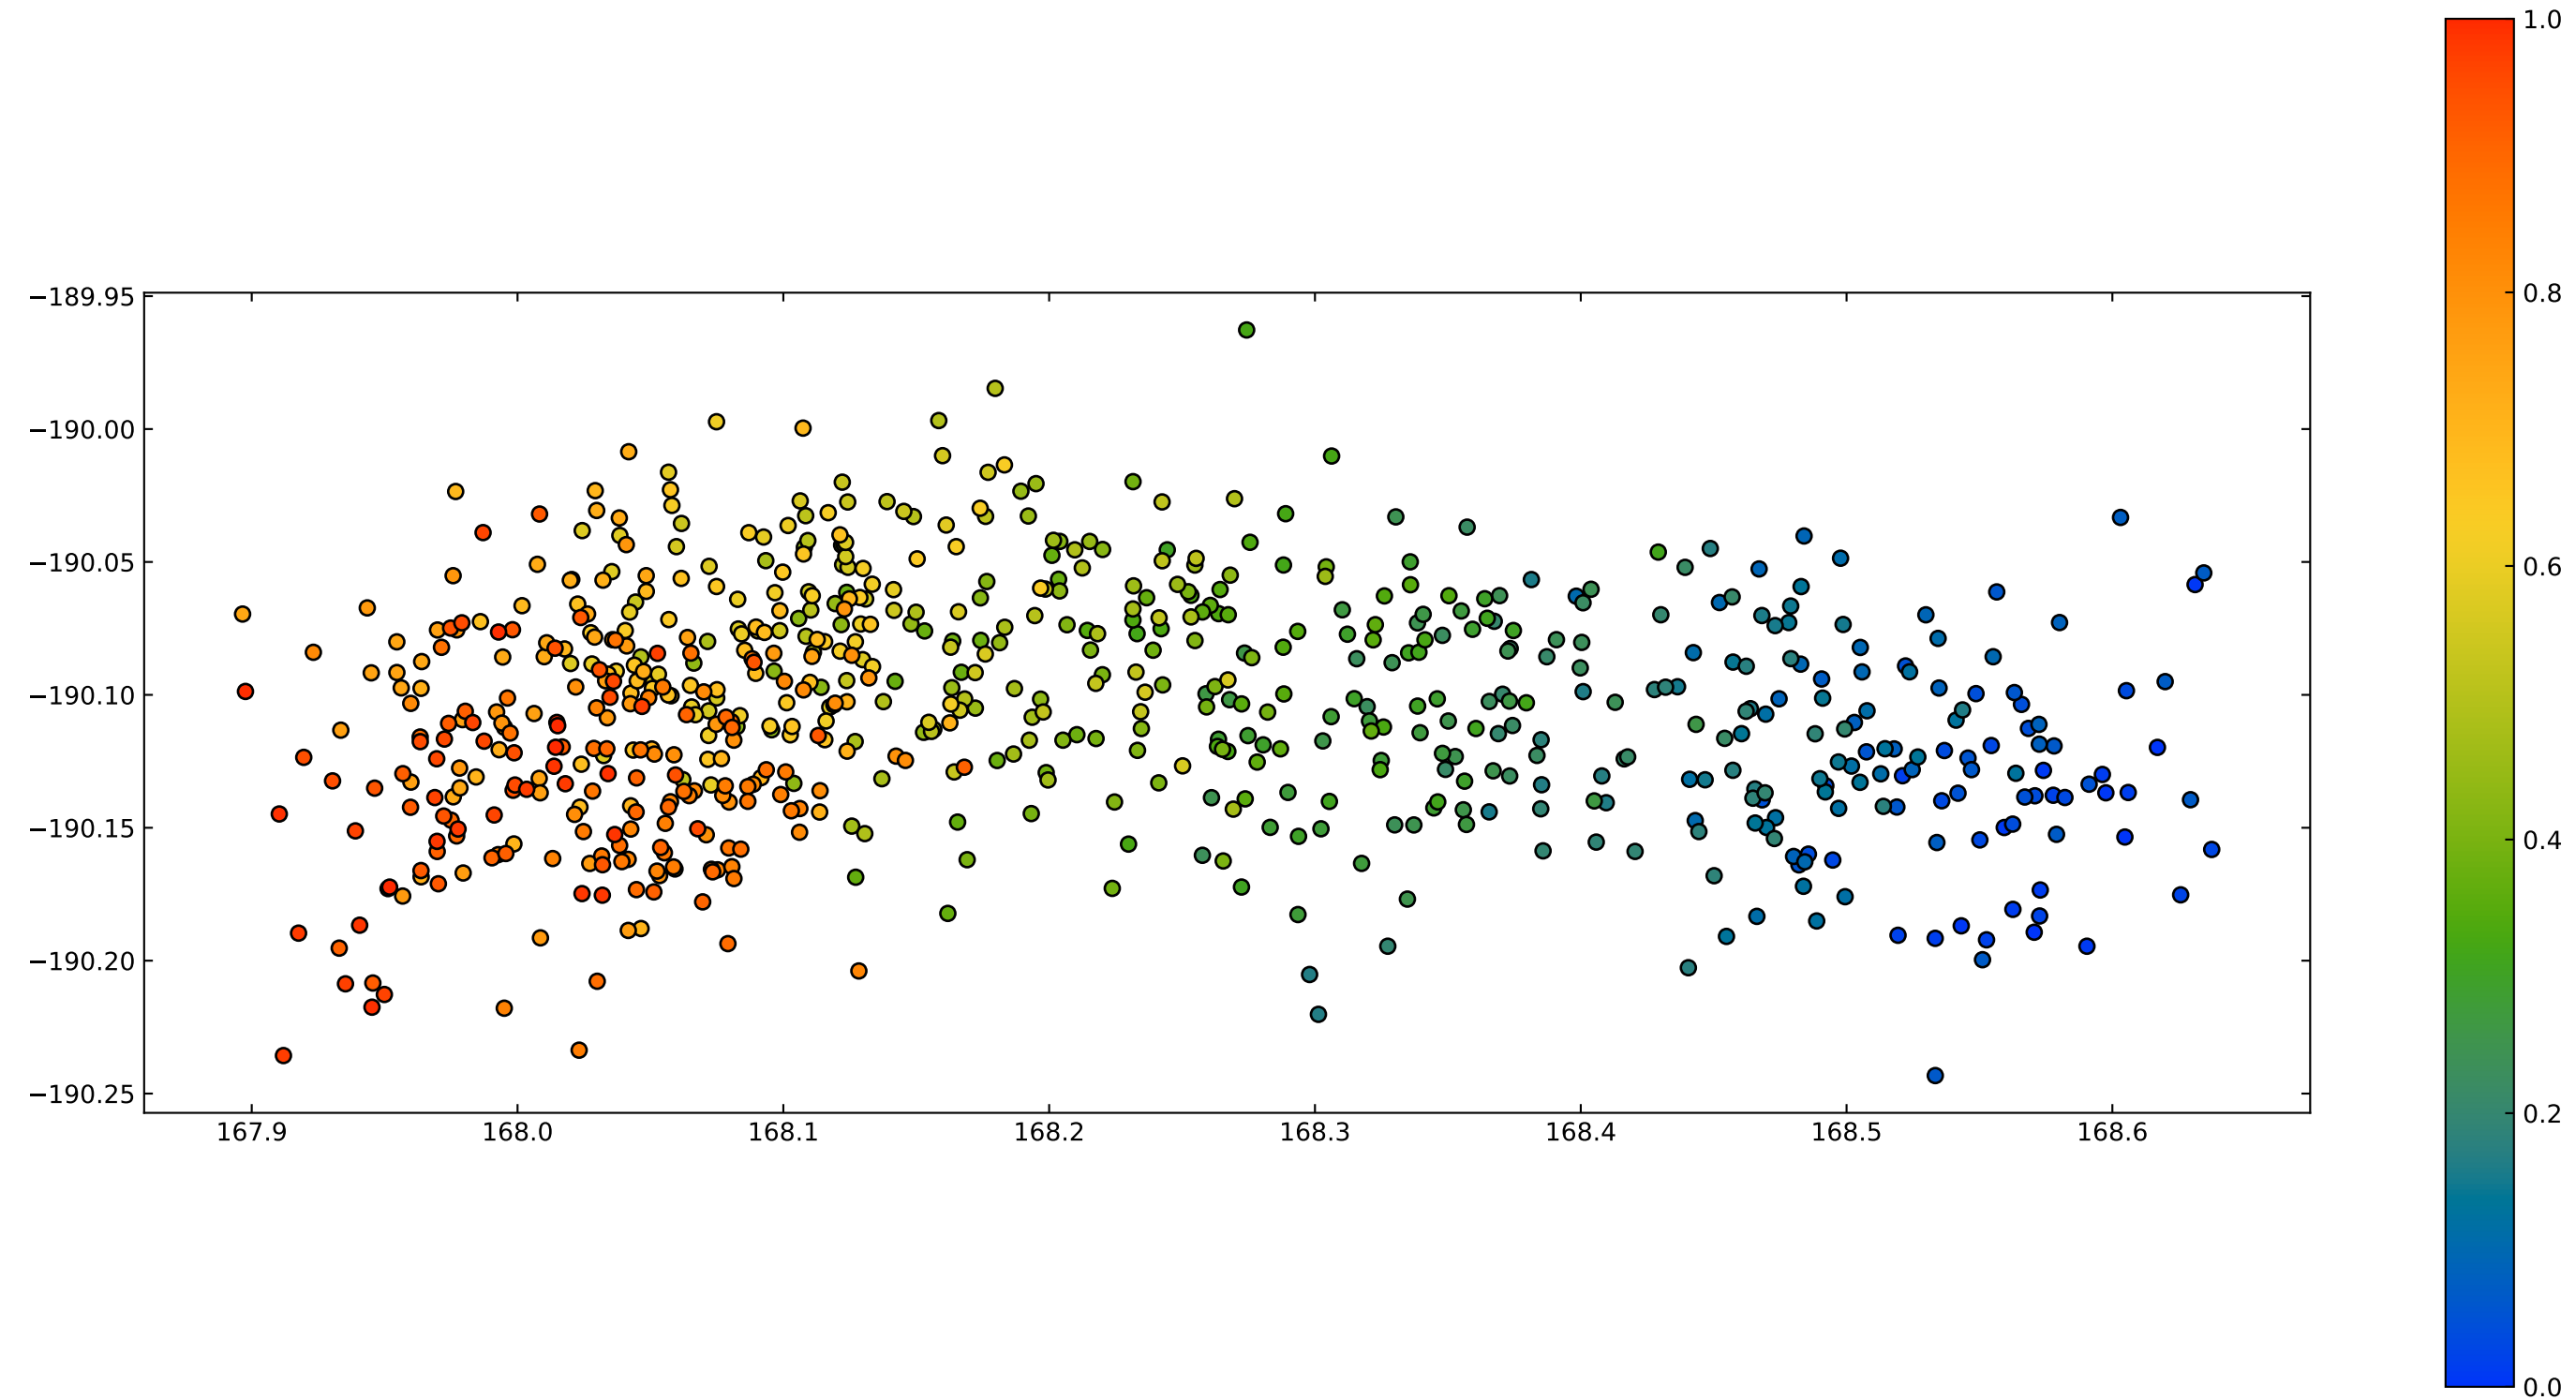

dirname: /mnt/sigrid/local/laurenz/workspace/live_runs/LK_run_0067 full scans: 16
measurement started: 2024-12-09 13:44:24 newest image: 2024-12-09 17:30:48
analysis ran: 2024-12-09 22:16:43 measurement duration: 03:46:24

Unshifted Mean Image

Shifted Mean Image